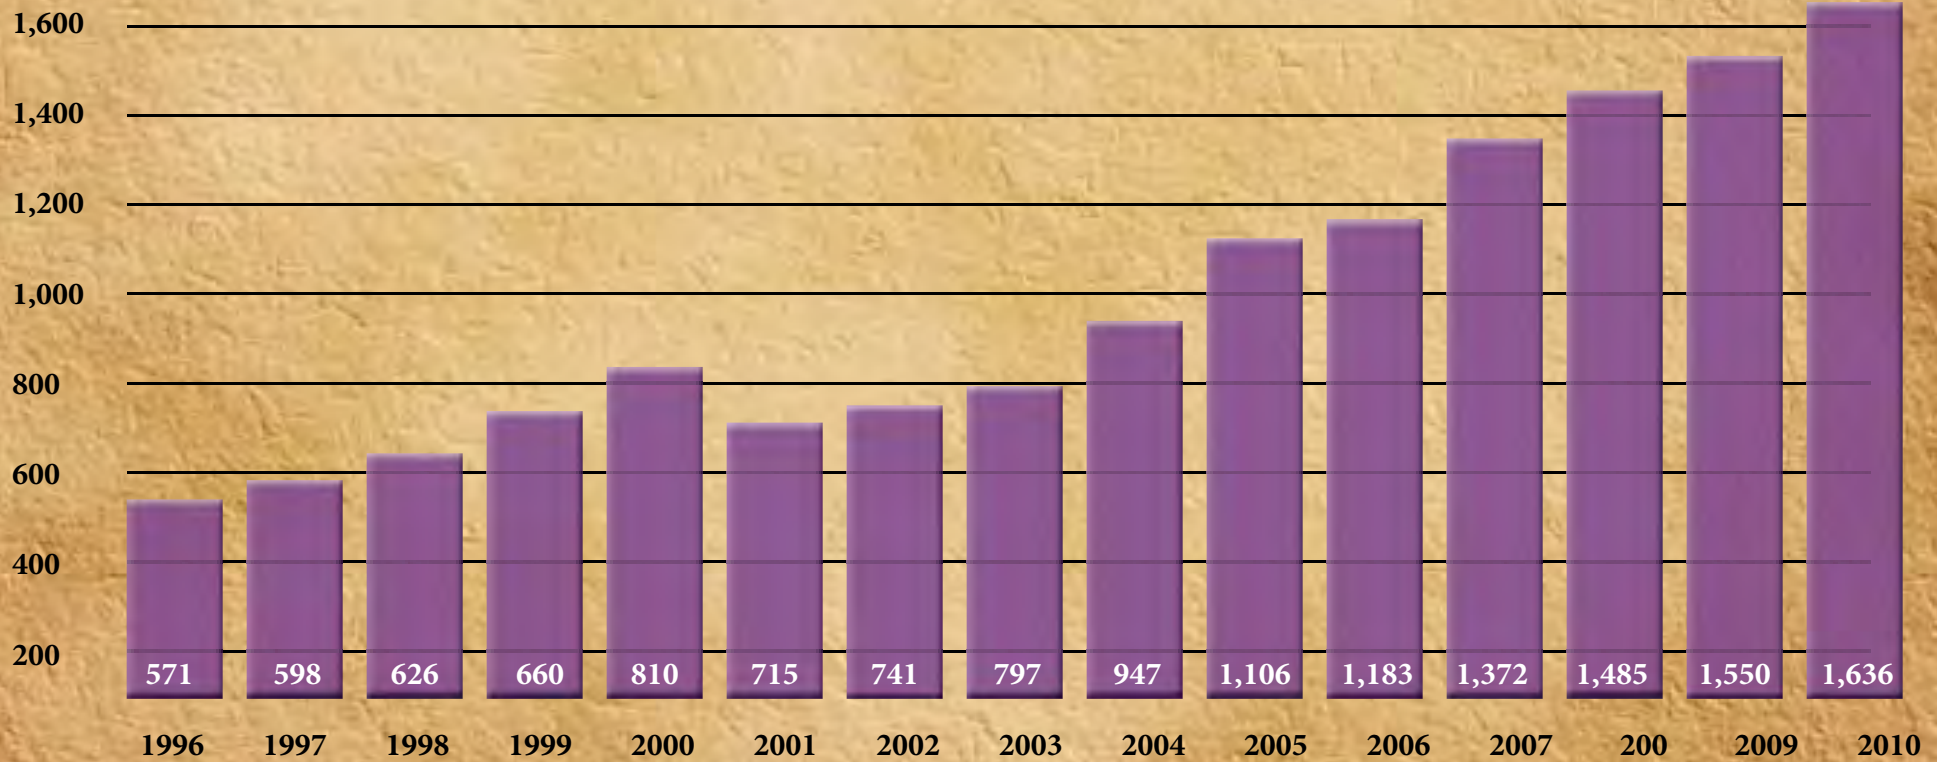

Membership

Overall Membership Growth 1998-2010

○ 2010 Actual: 20,372 Members

Life Membership Growth 1996-2010

- 1,636 Life Members
- 129% Growth Since 2001

Welcome New Members

- Call to welcome and answer questions
- Welcome letter from Executive Director and NCHA President
- Top Ten Ways Supplement
- Family Supplement
- Amateur/Non-Pro information
- Web site information
- Rule Book
- Trainer Directory