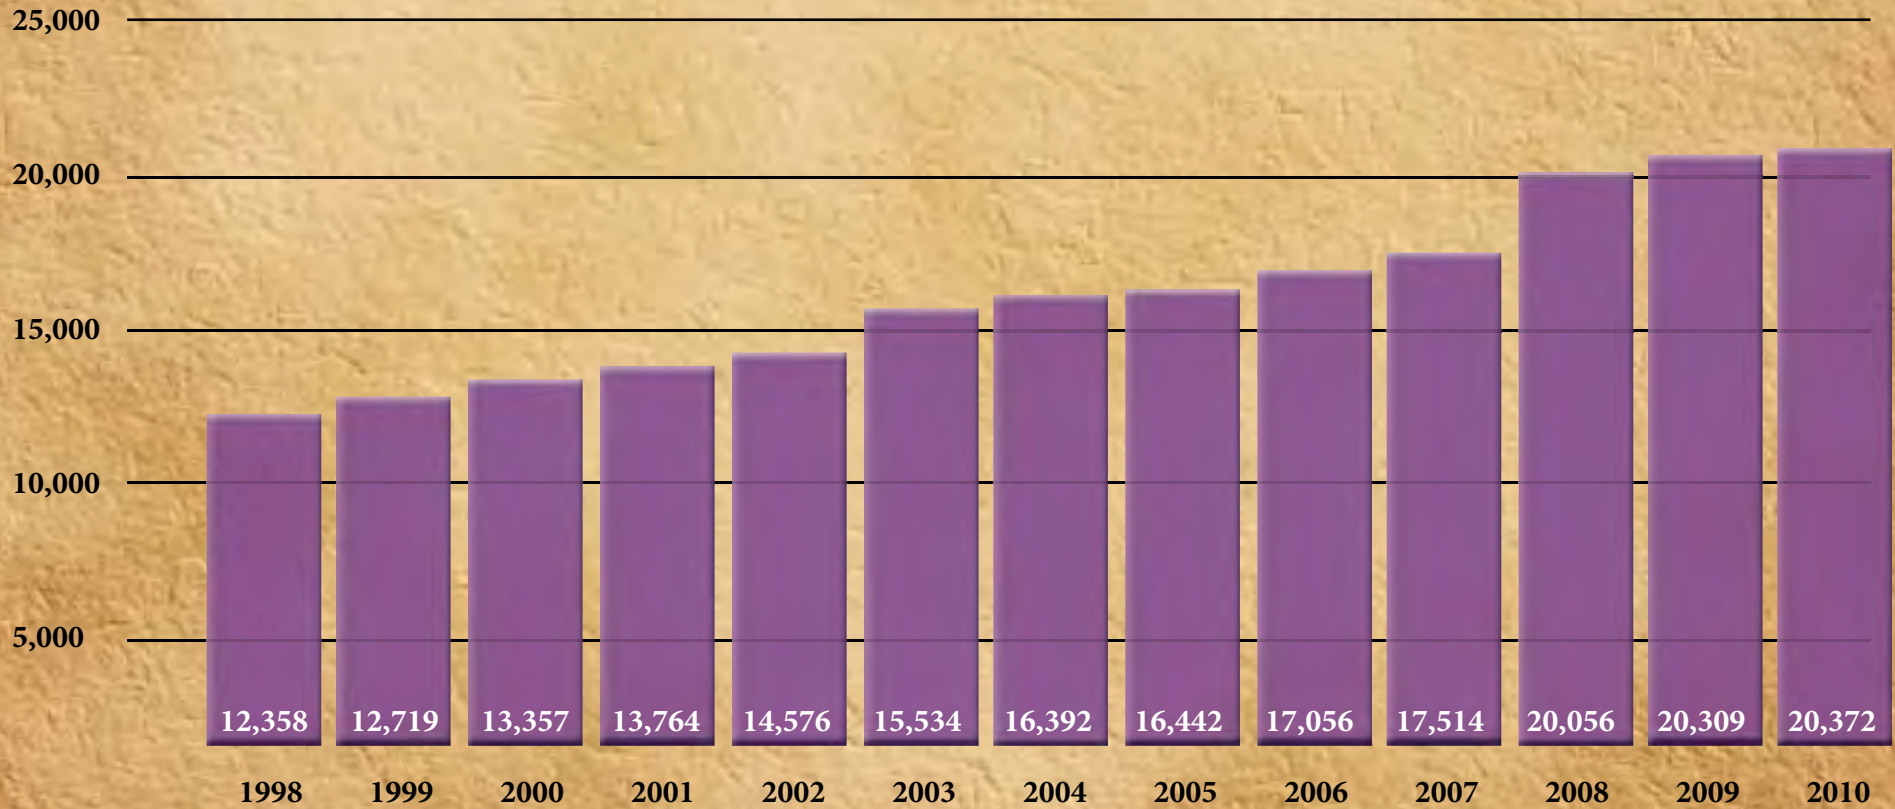

Membership

Overall Membership Growth 1998-2010

○ 2010 Actual: 20,372 Members

Life Membership Growth 1996-2010

- 1,636 Life Members
- 129% Growth Since 2001

Welcome New Members

- Call to welcome and answer questions
- Welcome letter from Executive Director and NCHA President
- Top Ten Ways Supplement
- Family Supplement
- Amateur/Non-Pro information
- Web site information
- Rule Book
- Trainer Directory