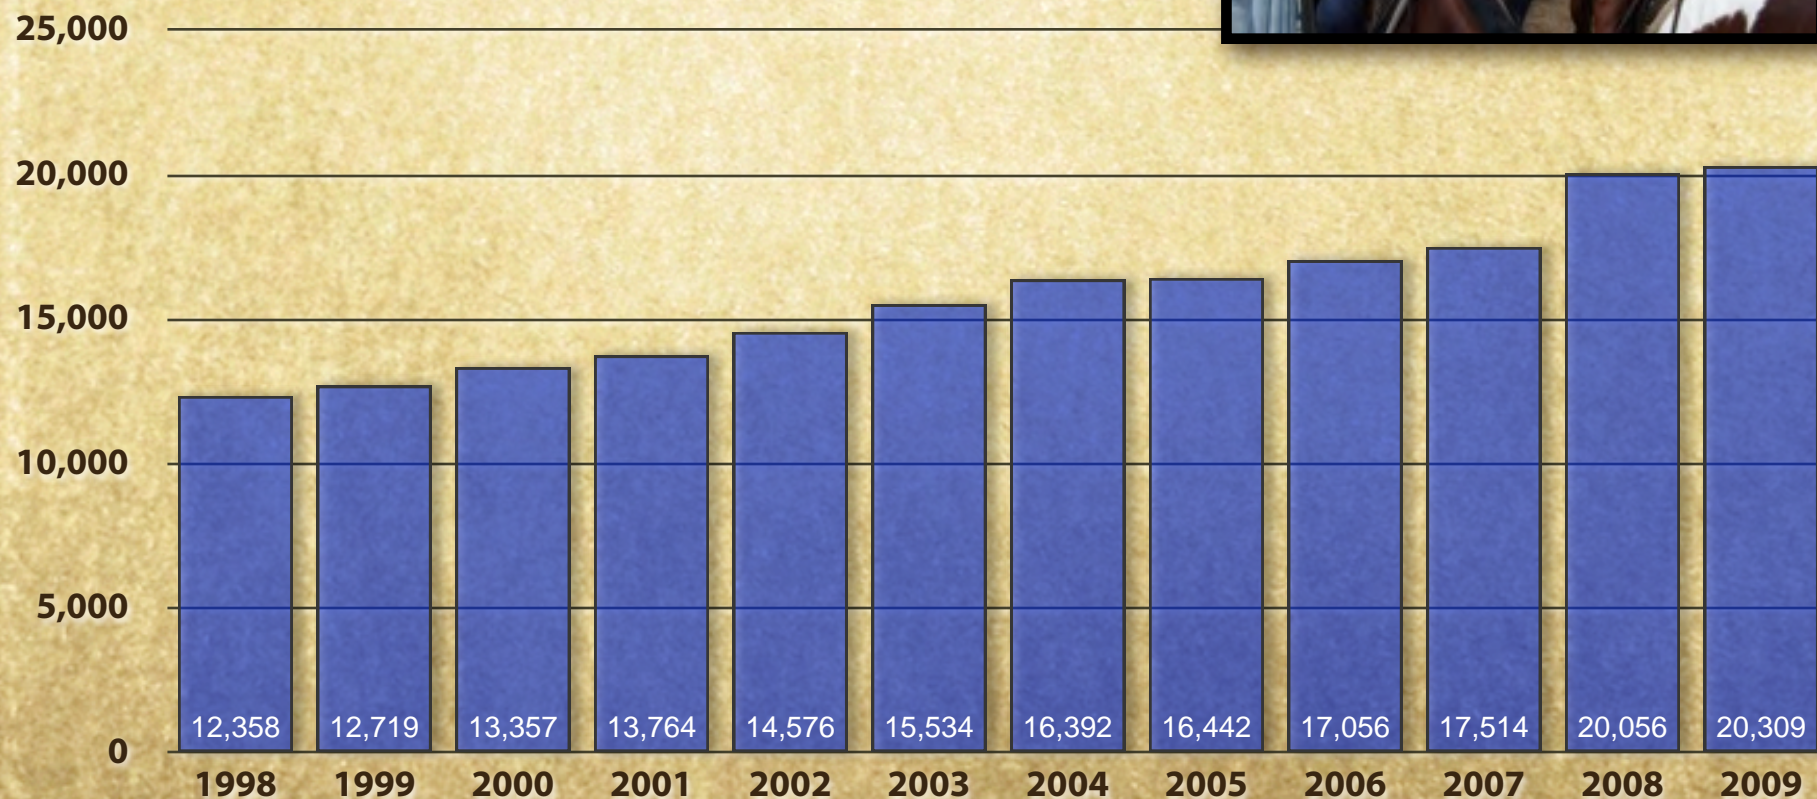

Membership

Membership

NCHA 2009

- 20,309 members
- 135 affiliates
- 21 countries
- 50 states

Membership

Overall Membership Growth 1998-2009

- 2009 Actual: 20,309 Members
- 2010 Goal: +3%

Membership

Life Membership Growth 1996-2009

- 1,550 Life Members
- 108% Growth since 2001

Membership

Welcome New Members

- Call to welcome and answer questions
- Welcome Letter from Executive Director and NCHA President
- Guide to Cutting Supplement
- Amateur/Non-Pro information
- Web site information
- Rule Book
- Trainer Directory