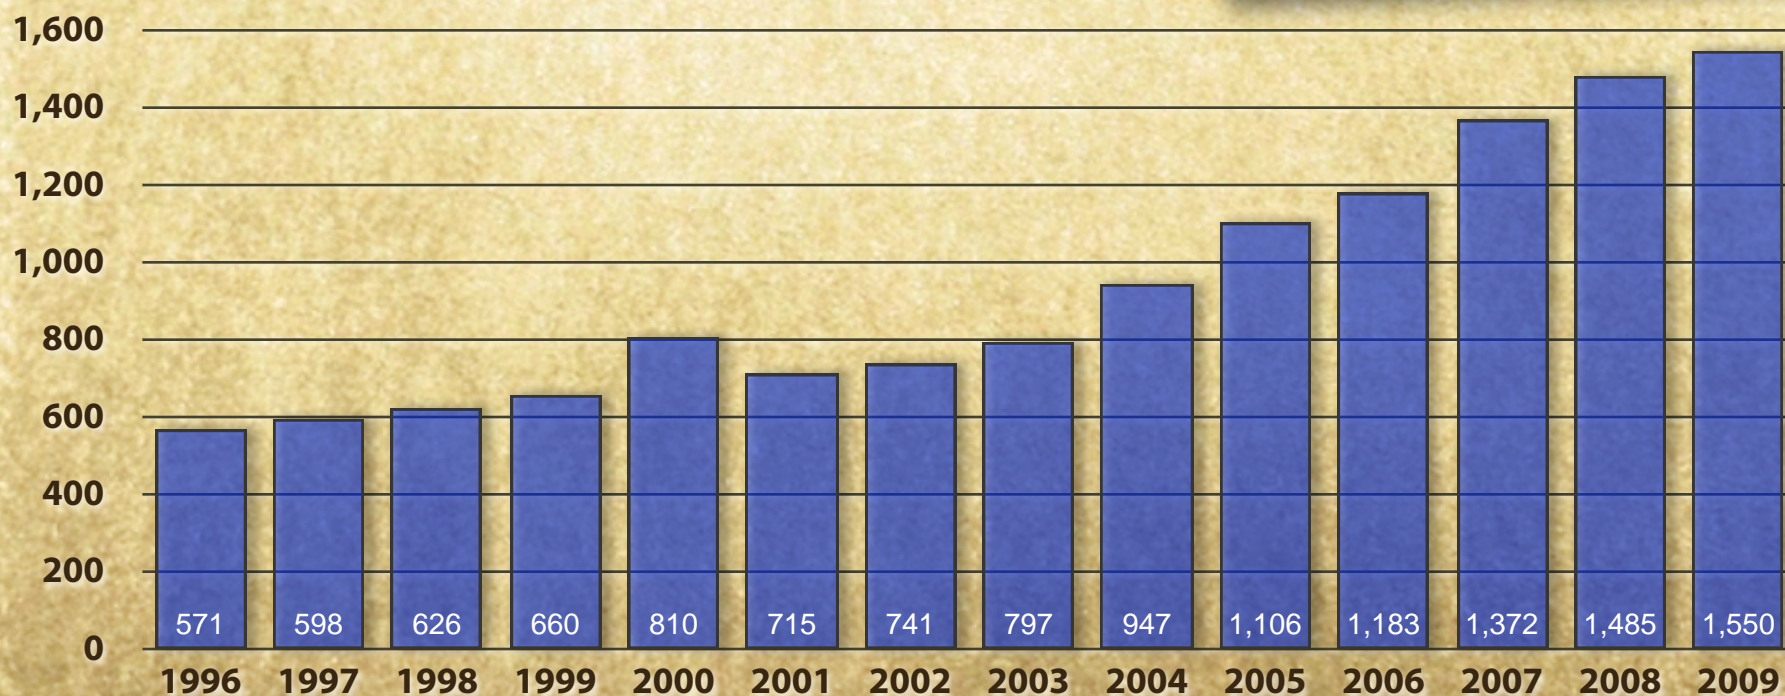

Membership

Membership

NCHA 2009

- 20,309 members
- 135 affiliates
- 21 countries
- 50 states

Membership

Overall Membership Growth 1998-2009

- 2009 Actual: 20,309 Members
- 2010 Goal: +3%

Membership

Life Membership Growth 1996-2009

- 1,550 Life Members
- 108% Growth since 2001

Membership

Welcome New Members

- Call to welcome and answer questions
- Welcome Letter from Executive Director and NCHA President
- Guide to Cutting Supplement
- Amateur/Non-Pro information
- Web site information
- Rule Book
- Trainer Directory