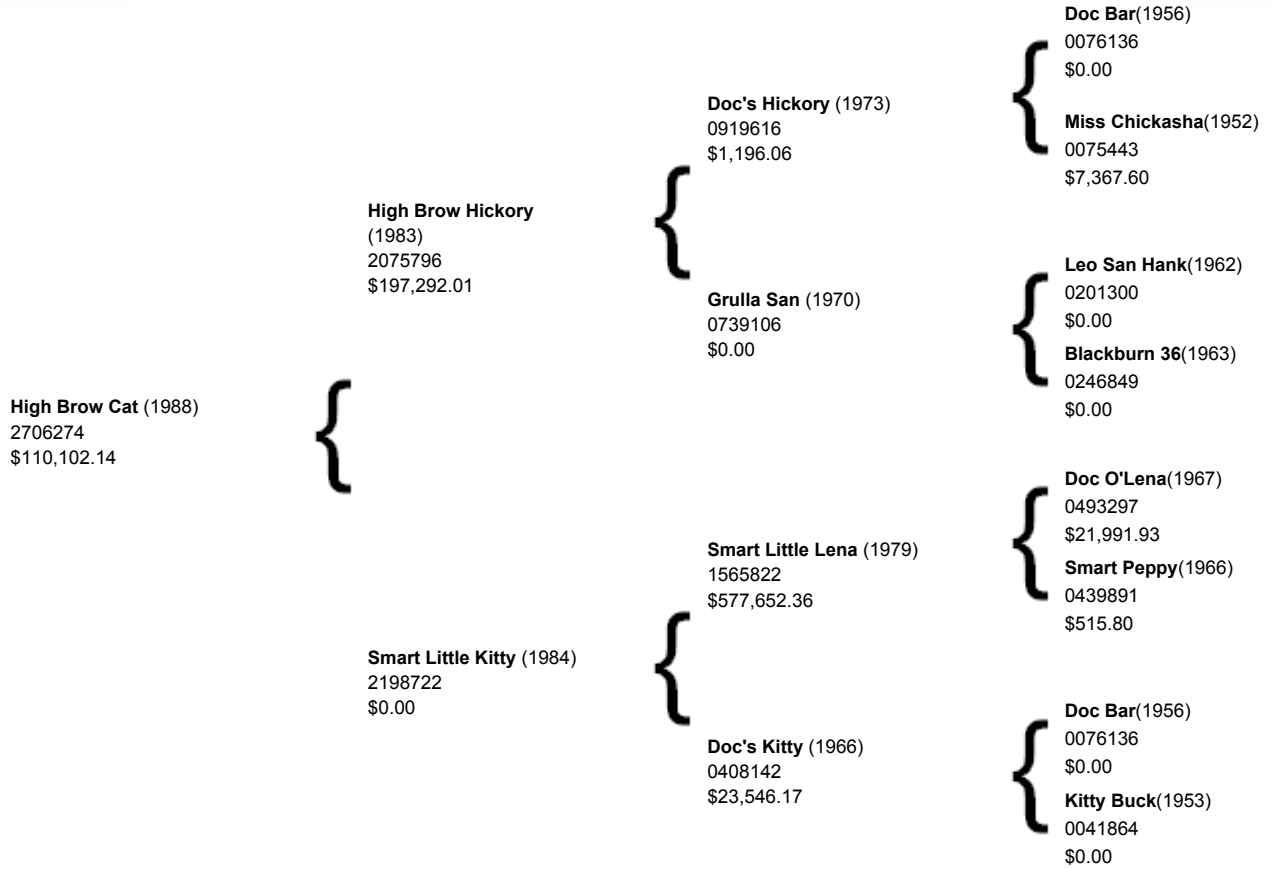

KITTY CATS MIRAGE

4 Generation Performance Summary

**Get more official NCHA/AQHA records at
www.ncharecords.com**

National Cutting Horse Association
 Horse Performance Summary, 4 Generations
KITTY CATS MIRAGE (4520001)
 Sorrel Mare Foaled in Arkansas in April of 2004

SIRE side of pedigree

DAM side of pedigree