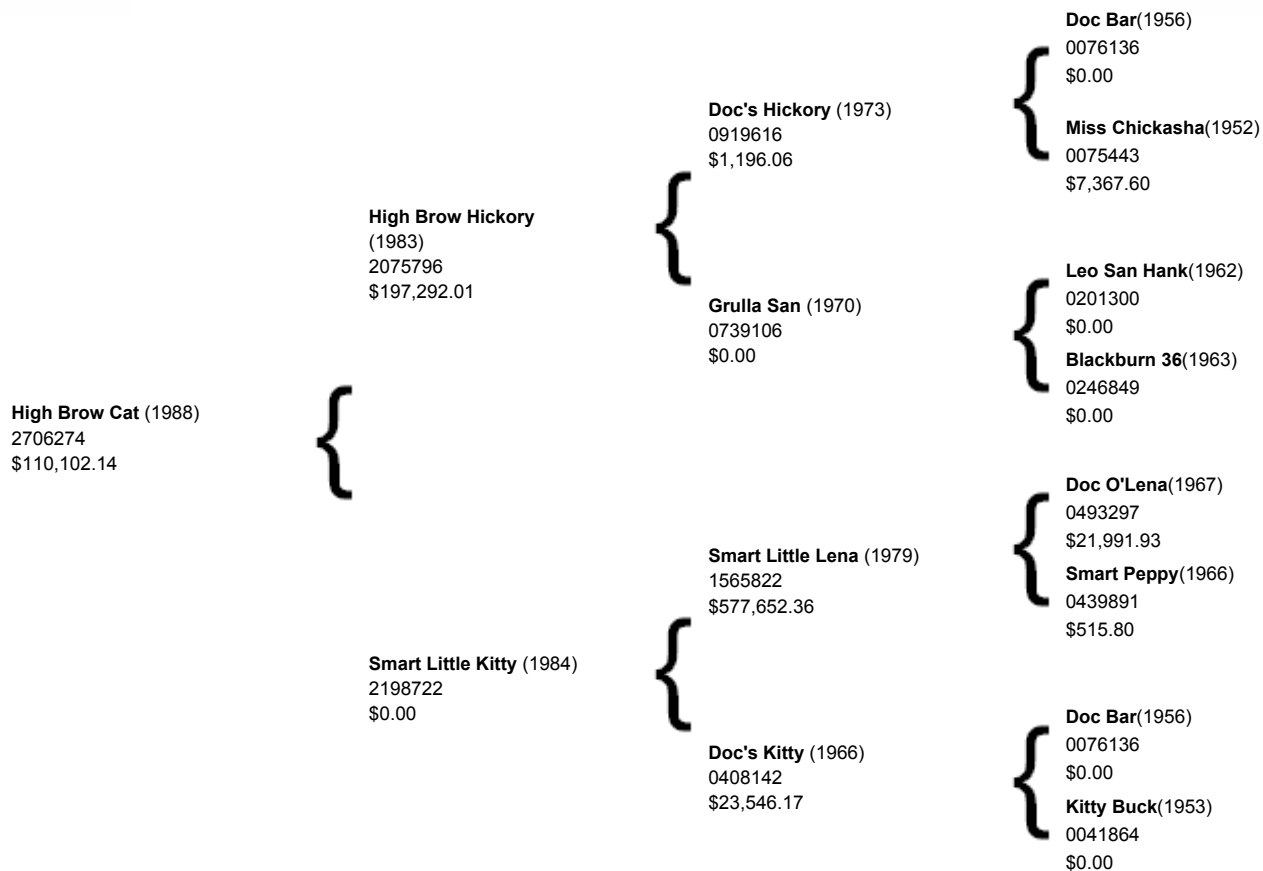

KITTY CATS MIRAGE

4 Generation Performance Summary

**Get more official NCHA/AQHA records at
www.ncharecords.com**

National Cutting Horse Association
Horse Performance Summary, 4 Generations
KITTY CATS MIRAGE (4520001)
Sorrel Mare Foaled in Arkansas in April of 2004

SIRE side of pedigree

DAM side of pedigree